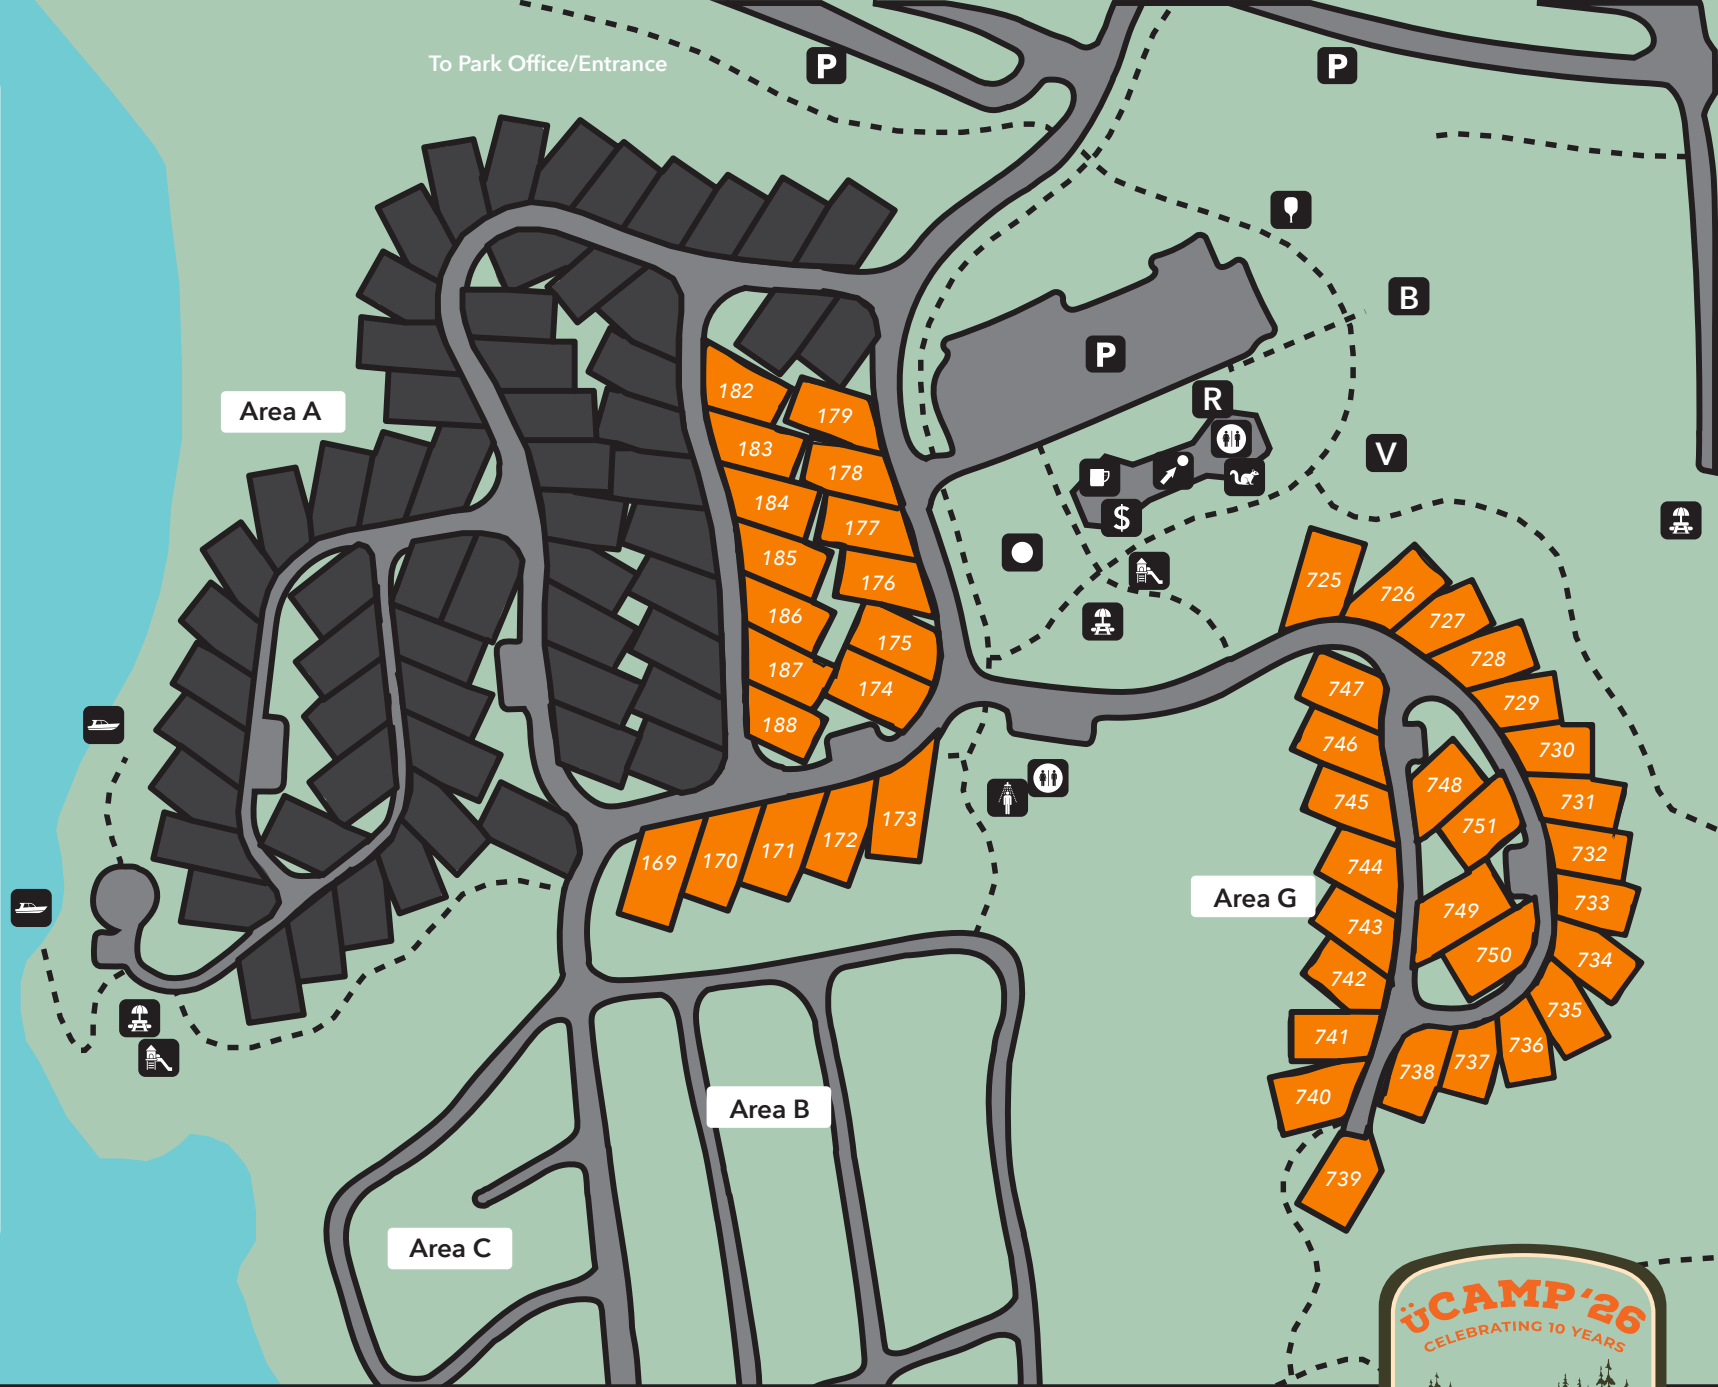

Atwood Lake Park: Overview

	Atwood Lake		Boat Rental		Gatehouse		Picnic Shelter
	Road		Boater Swimming		Kayak Launch		Playground
	Trail		Camping		Marina		Restaurant
	Accessible Pier		Concessions		Nature Center		Restroom
	Activity Center		Dock		Observation Tower		Shower House
	Amphitheatre		Dog Park		Park Entrance		Trailhead
	Beach		Dump Station		Park Office		Main Tent
	Boat Ramp		Fishing Pier		Picnic Area		

-  Activity Center
-  Basketball Court
-  Bocce
-  Concessions
-  Dock
-  Nature Center
-  Parking
-  Pickleball
-  Picnic Shelter
-  Playground
-  Registration Office
-  Restroom
-  Shower House
-  Store
-  Volleyball Court
-  Trail
-  Road
-  Atwood Lake
-  Non-waterfront Full Hookup
-  Waterfront Full Hookup
-  Non-waterfront Standard Electric
-  Waterfront Standard Electric
-  Unavailable

To Areas A-E

Area F

Atwood Lake

0 250 Feet

Atwood Lake Park: Area F

-  Dock
-  Parking
-  Playground
-  Picnic Shelter
-  Restroom
-  Shower House
-  Trail
-  Handicap Accessible
-  Road
-  Atwood Lake
-  Non-waterfront Full Hookup
-  Waterfront Full Hookup
-  Non-waterfront Standard Electric
-  Waterfront Standard Electric
-  Unavailable

Special Events Amphitheatre

Area H

N

0 250 Feet

Atwood Lake Park: Camp Area H