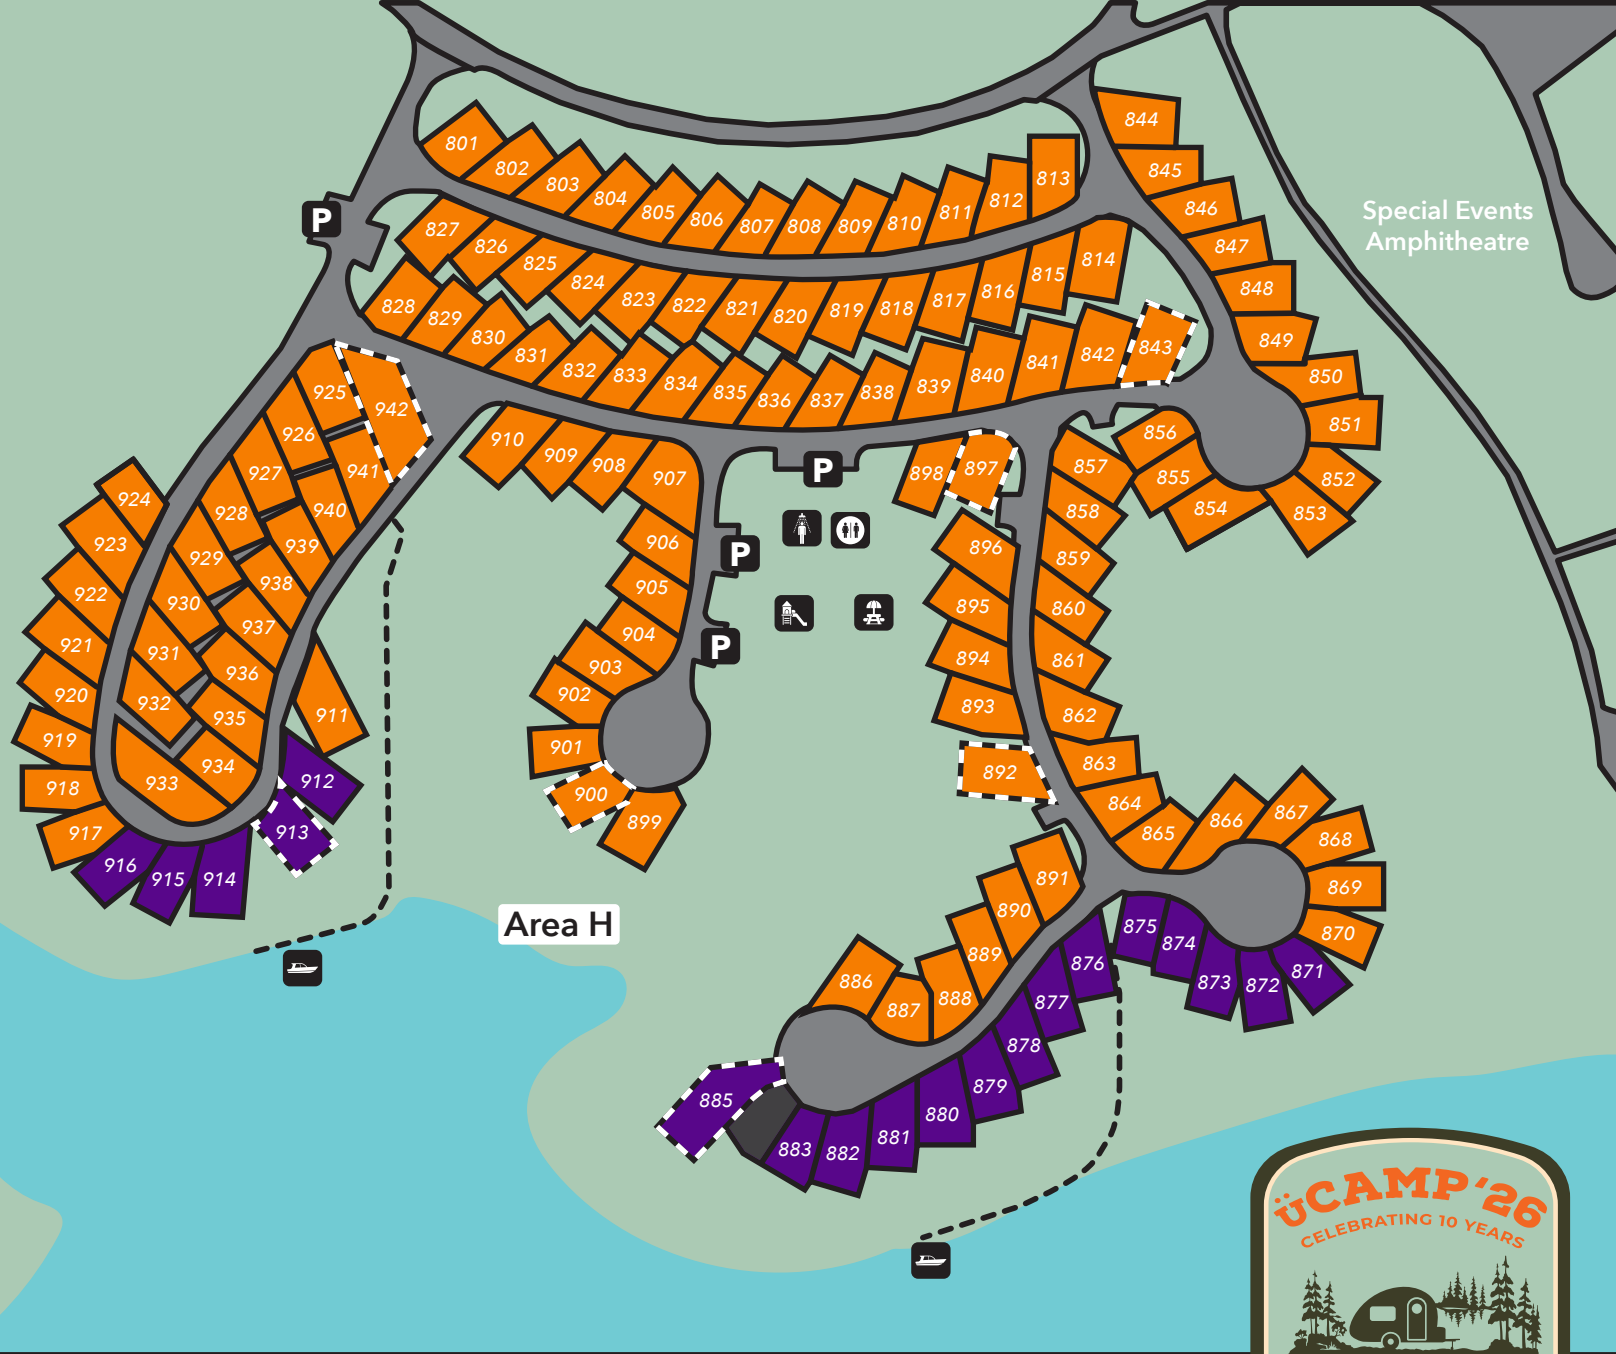

Atwood Lake Park: Overview

	Atwood Lake		Boat Rental		Gatehouse		Picnic Shelter
	Road		Boater Swimming		Kayak Launch		Playground
	Trail		Camping		Marina		Restaurant
	Accessible Pier		Concessions		Nature Center		Restroom
	Activity Center		Dock		Observation Tower		Shower House
	Amphitheatre		Dog Park		Park Entrance		Trailhead
	Beach		Dump Station		Park Office		Main Tent
	Boat Ramp		Fishing Pier		Picnic Area		

Atwood Lake

Road

Unavailable

-  **Playground**
-  **Dump Station**
-  **Shower House**
-  **Trail**
-  **Spigots**
-  **Road**
-  **Atwood Lake**
-  **Non-waterfront Full Hookup**
-  **Waterfront Full Hookup**
-  **Non-waterfront Standard Electric**
-  **Waterfront Standard Electric**
-  **Unavailable**

To Areas A-E

Area F

Atwood Lake

0 250 Feet

Atwood Lake Park: Area F

-  Dock
-  Parking
-  Playground
-  Picnic Shelter
-  Restroom
-  Shower House
-  Trail
-  Handicap Accessible
-  Road
-  Atwood Lake
-  Non-waterfront Full Hookup
-  Waterfront Full Hookup
-  Non-waterfront Standard Electric
-  Waterfront Standard Electric
-  Unavailable

Special Events Amphitheatre

Area H

N

0 250 Feet

Atwood Lake Park: Camp Area H