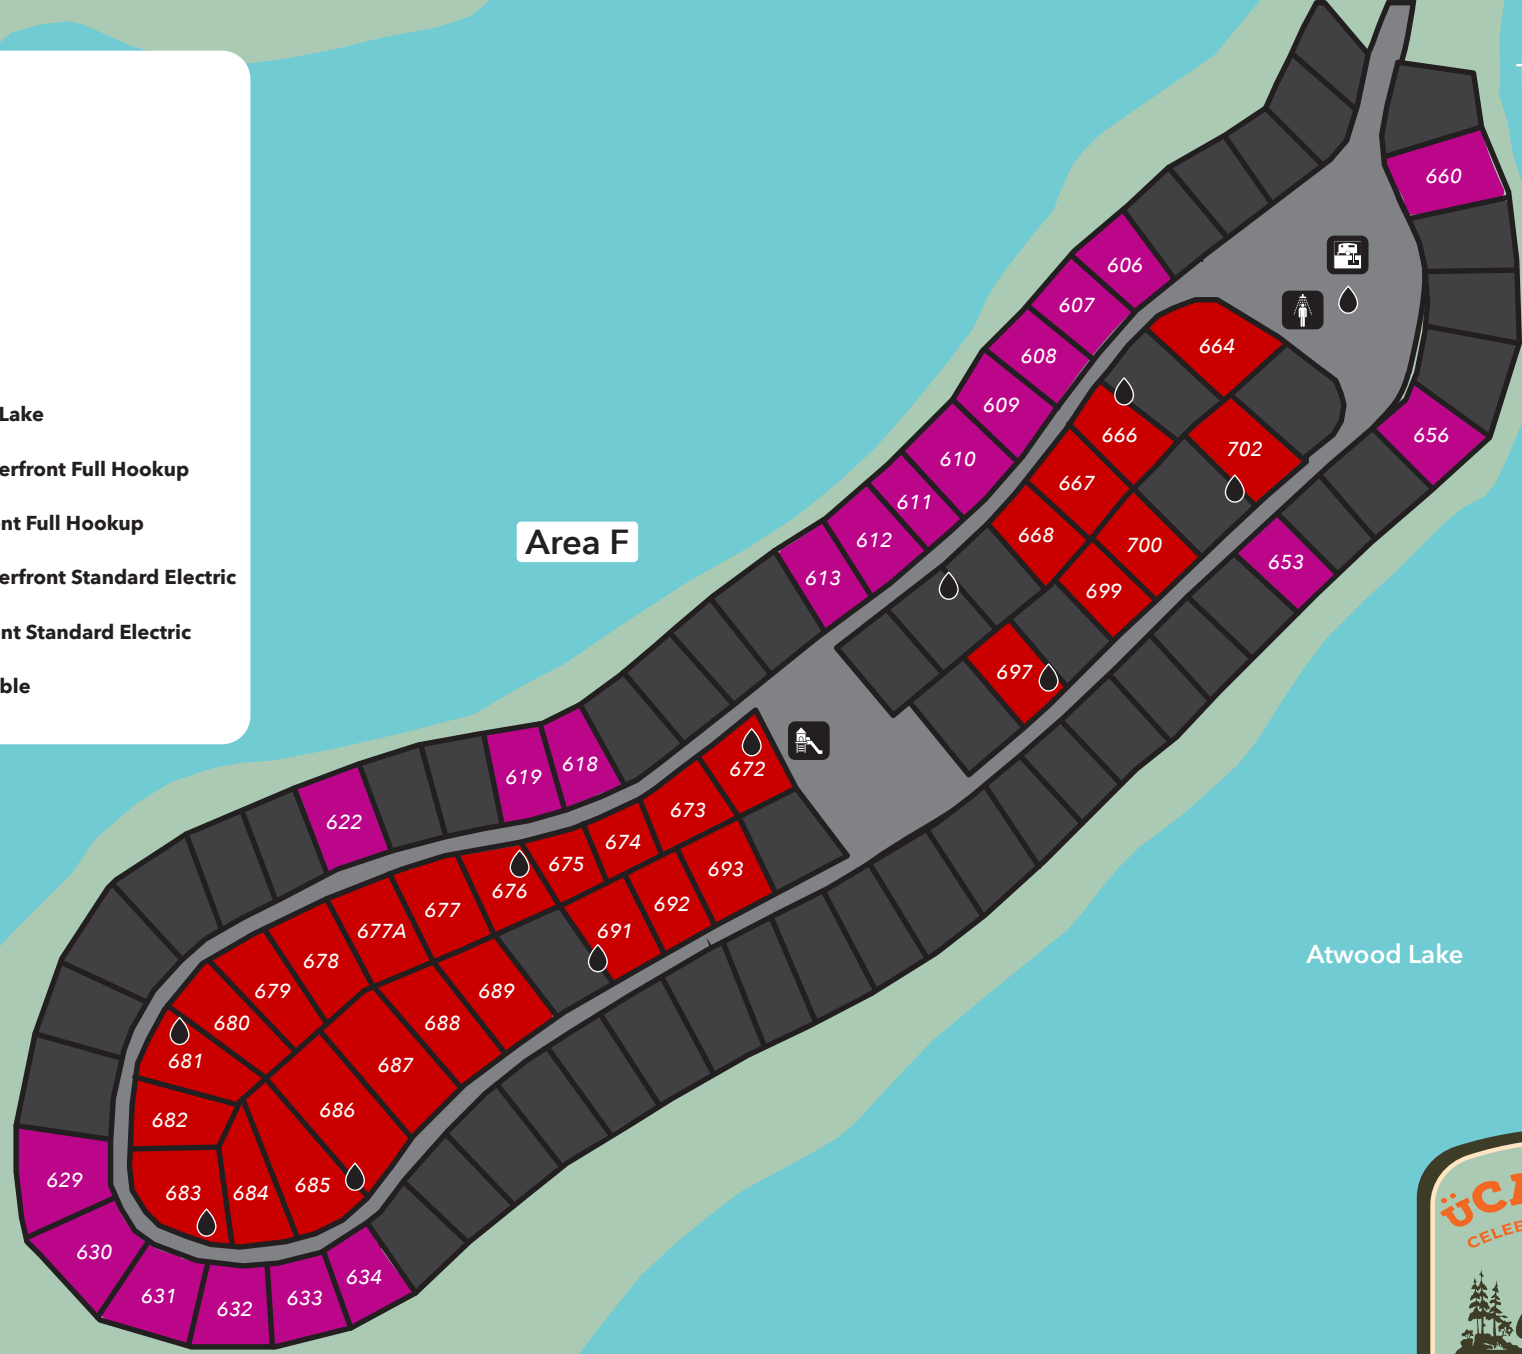

Atwood Lake Park: Overview

	Atwood Lake		Boat Rental		Gatehouse		Picnic Shelter
	Road		Boater Swimming		Kayak Launch		Playground
	Trail		Camping		Marina		Restaurant
	Accessible Pier		Concessions		Nature Center		Restroom
	Activity Center		Dock		Observation Tower		Shower House
	Amphitheatre		Dog Park		Park Entrance		Trailhead
	Beach		Dump Station		Park Office		Main Tent
	Boat Ramp		Fishing Pier		Picnic Area		

Dock

Picnic Shelter

Playground

Shower House

Non-waterfront Full Hookup

Waterfront Full Hookup

Non-waterfront Standard Electric

Waterfront Standard Electric

Atwood Lake

Road

Unavailable

-  **Playground**
-  **Dump Station**
-  **Shower House**
-  **Trail**
-  **Spigots**
-  **Road**
-  **Atwood Lake**
-  **Non-waterfront Full Hookup**
-  **Waterfront Full Hookup**
-  **Non-waterfront Standard Electric**
-  **Waterfront Standard Electric**
-  **Unavailable**

To Areas A-E

Area F

Atwood Lake

0 250 Feet

Atwood Lake Park: Area F

-  Dock
-  Parking
-  Playground
-  Picnic Shelter
-  Restroom
-  Shower House
-  Trail
-  Handicap Accessible
-  Road
-  Atwood Lake
-  Non-waterfront Full Hookup
-  Waterfront Full Hookup
-  Non-waterfront Standard Electric
-  Waterfront Standard Electric
-  Unavailable